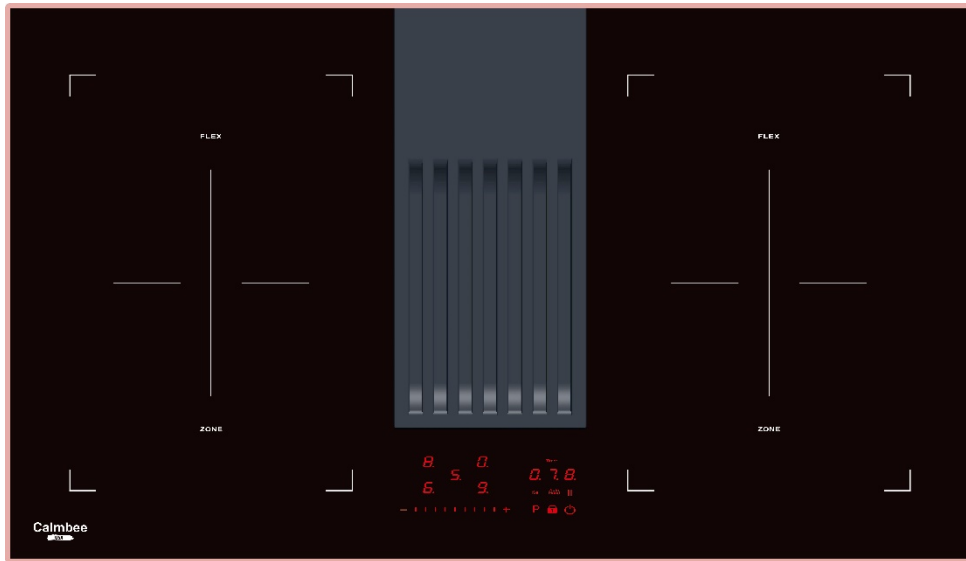

Calmbee

BRAND : CALMBEE - USA

Model No : FTS472G3TQWP

Category : 90cm 4 Zones with Dual Free Zones and Downdraft Hood

90 cm Induction Hob, 4 Zones with Boosters

and Dual Free Zone and Downdraft Hood, 220-240V, 50/60Hz, 7.36 kW

(Induction 7.2 kW + Hood 0.16 kW),

Touch Control, Glossy Black Ceramic Glass

with Golden Decorated Frame,

1.3 m Power Cable without Plug, CB/LVD/EMC/RoHS