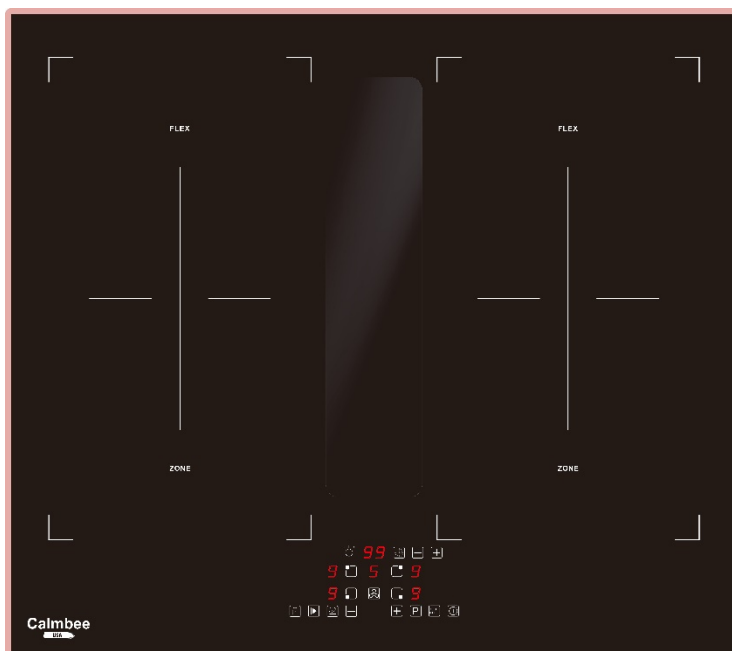

Calmbee

BRAND : CALMBEE - USA

Model No : FTS472G3MQWP

Category : 60cm 4 Zones with Dual Free Zones and Downdraft Hood

60 cm Induction Hob, 4 Zones with Boosters

and Dual Free Zone and Downdraft Hood, 220-240V, 50/60Hz, 7.35 kW

(Induction 7.2 kW + Hood 0.15 kW),

Touch Control, Glossy Black Ceramic Glass

with Golden Decorated Frame,

1.3 m Power Cable without Plug, CB/LVD/EMC/RoHS