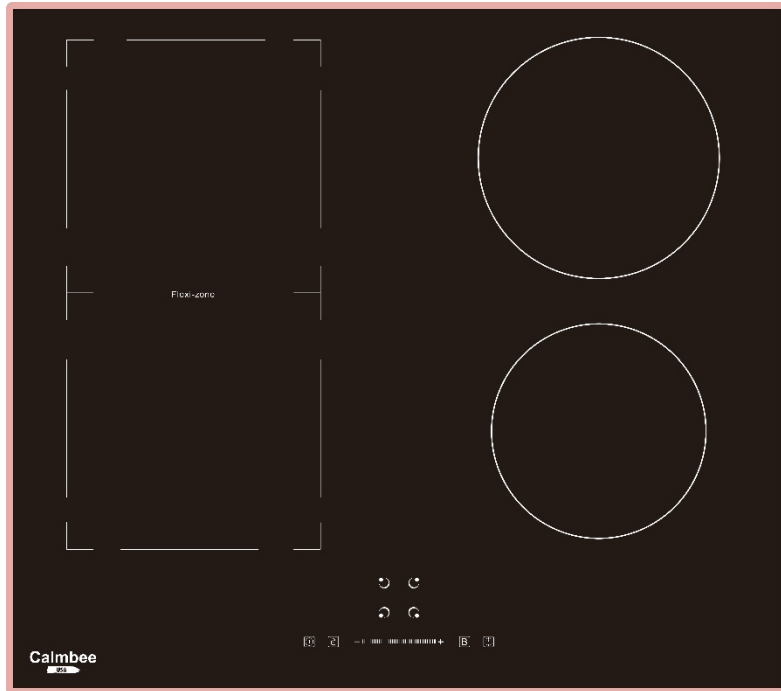

Calmbee

BRAND : CALMBEE - USA

Model No : BTF466G1MD

Category : 60cm 4 Zones with Left Free Zone

60 cm Induction Hob, 4 Zone with Booster and Left Free Zone,

220-240V, 50/60Hz, 6.6 kW, Slider Touch Control,

Grossy Black Ceramic Glass with Golden Decorated Frame,

1.3 m Power Cable without Plug, CB/LVD/EMC/RoHS