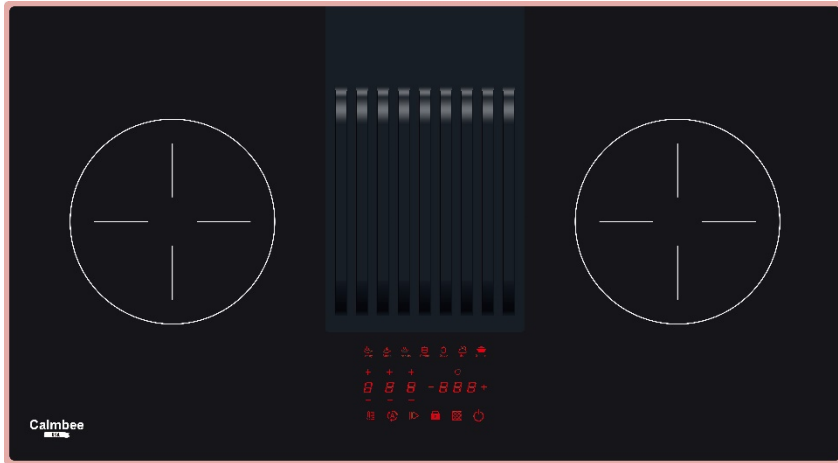

Category : 90cm 4 Zones with Dual Free Zones and Downdraft Hood

90 cm Induction Hob, 4 Zones with Boosters

and Dual Free Zone and Downdraft Hood, 220-240V, 50/60Hz, 7.36 kW

(Induction 7.2 kW + Hood 0.16 kW),

Touch Control, Glossy Black Ceramic Glass

with Golden Decorated Frame,

1.3 m Power Cable without Plug, CB/LVD/EMC/RoHS

Calmbee

BRAND : CALMBEE - USA

Model No : FTS230G3WP

Category : 78cm 2 Zones with Downdraft Hood